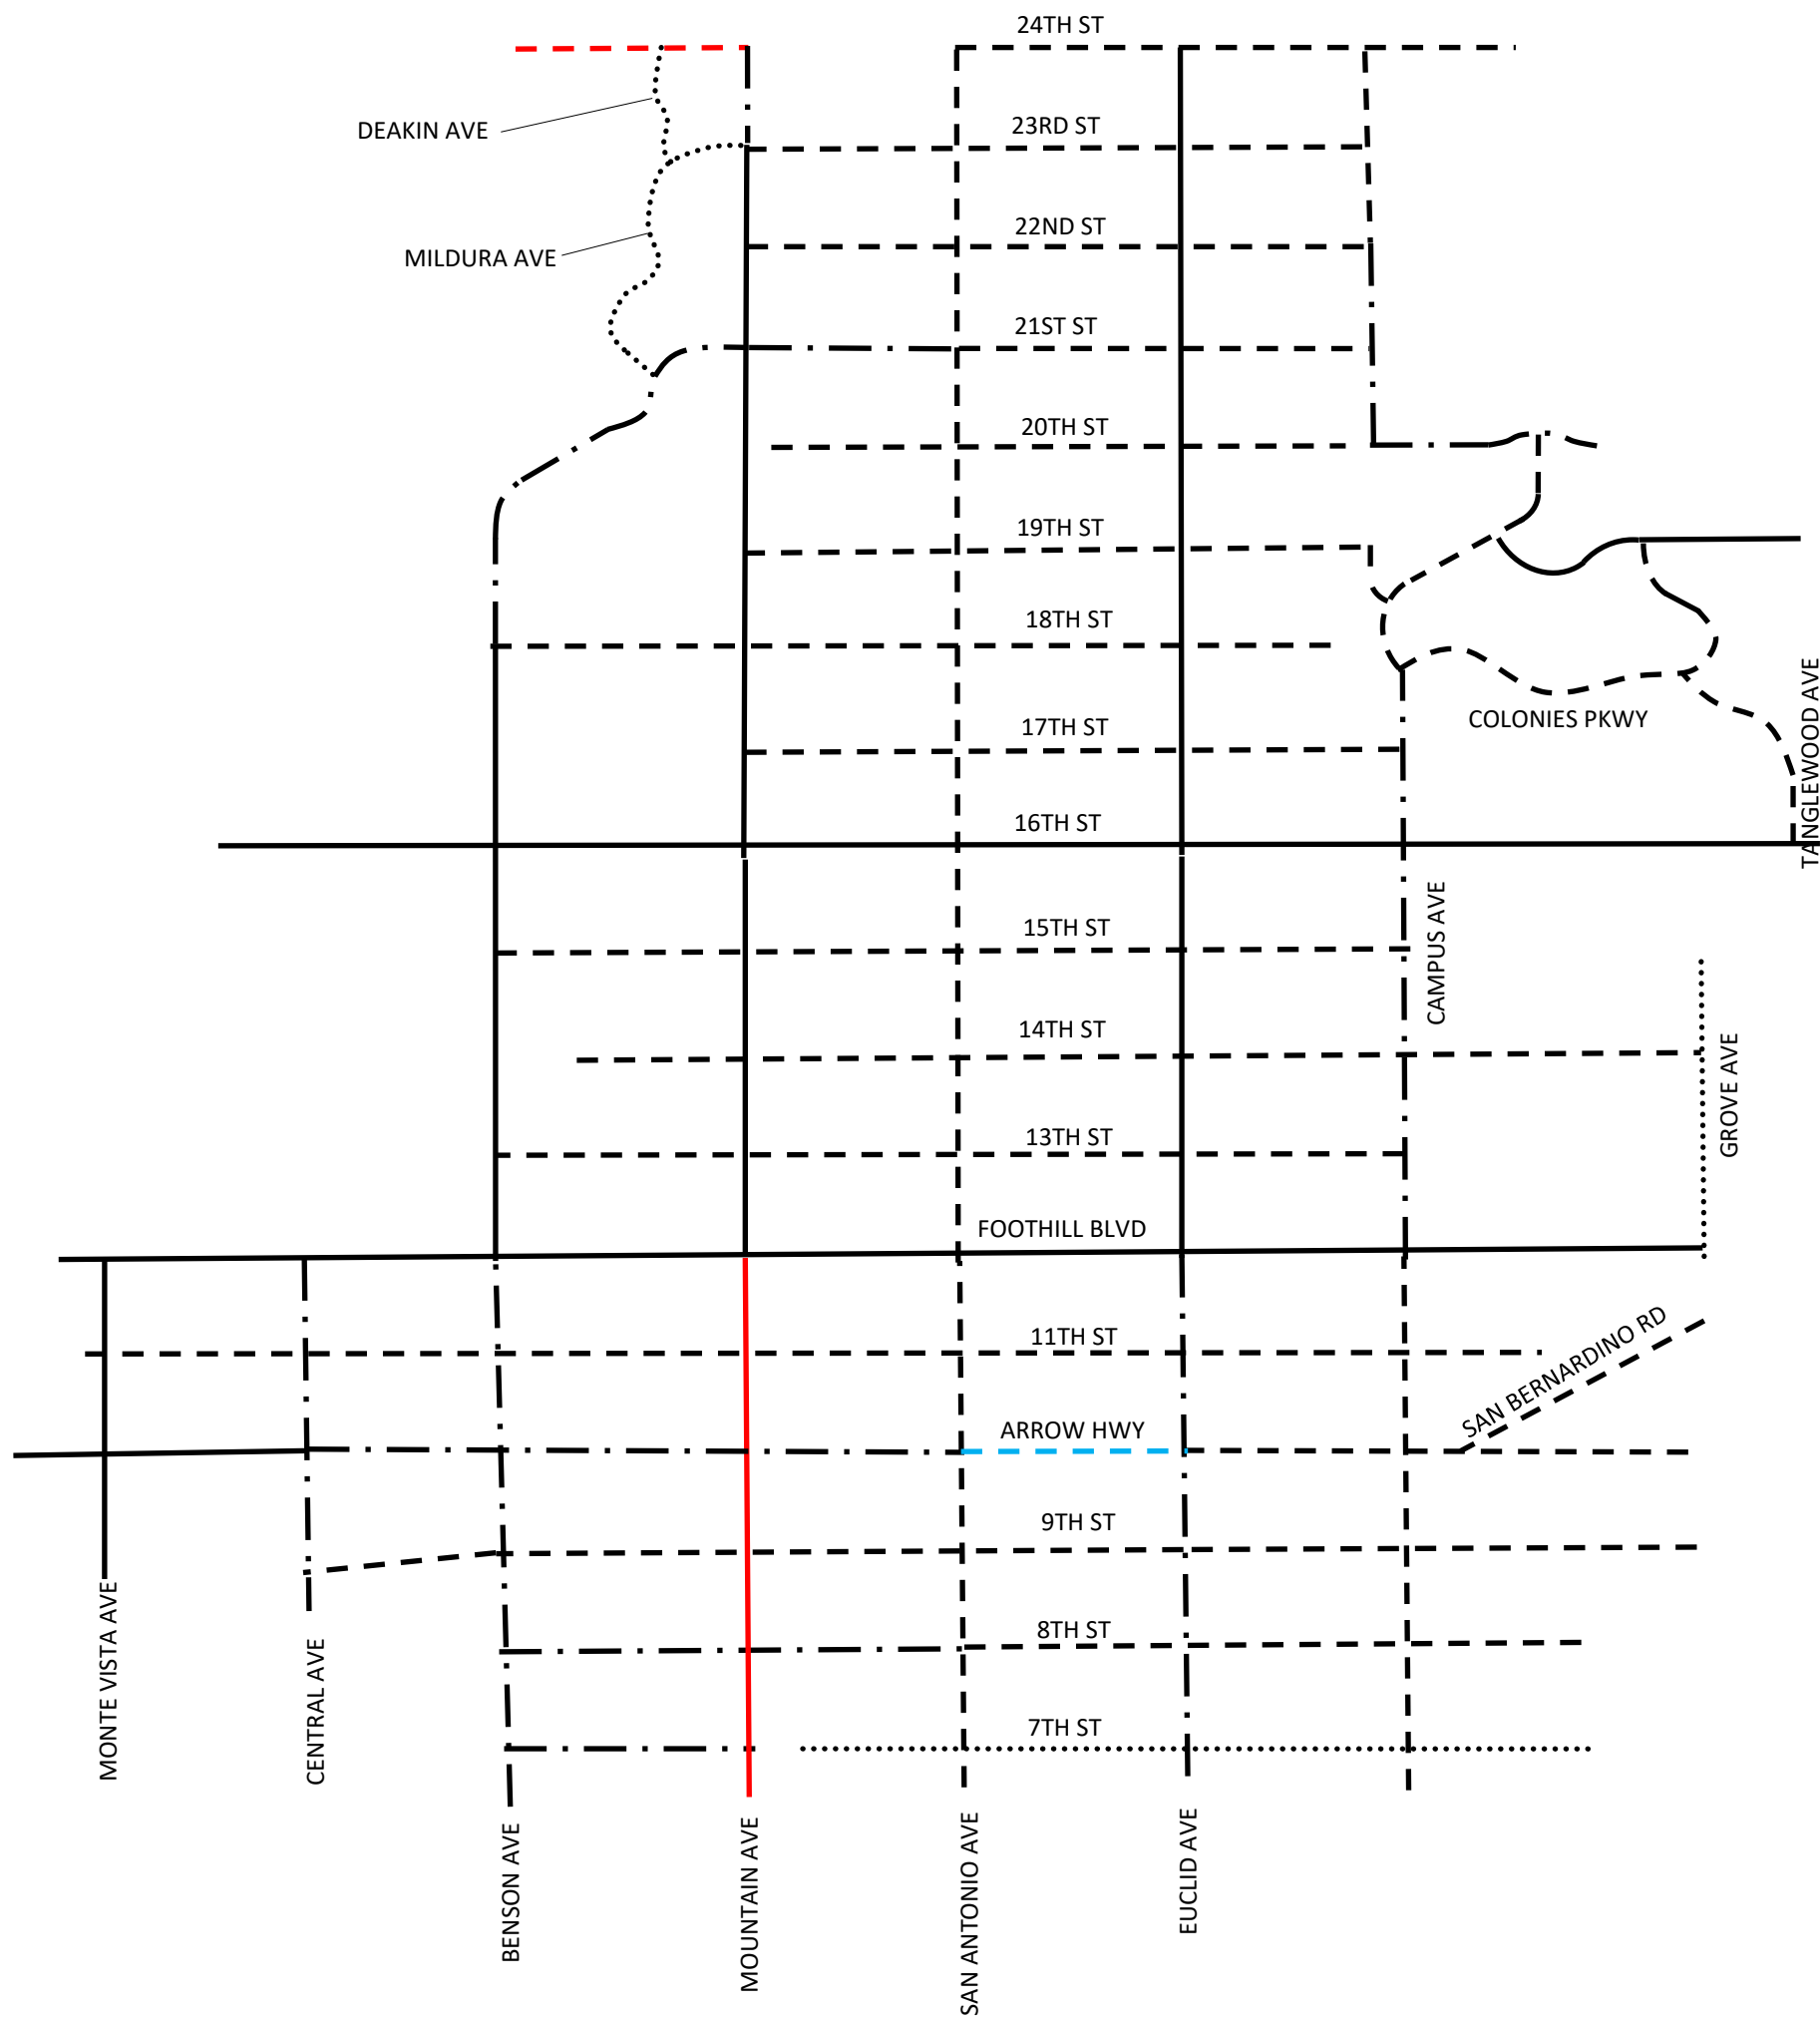

2024 RECOMMENDED SPEED LIMITS

Legend:

- = 30 MPH
- - - - - = 35 MPH
- . - . - = 40 MPH
- = 45 MPH
- (Red) = INCREASE IN EXISTING SPEED LIMIT
- (Blue) = DECREASE IN EXISTING SPEED LIMIT
- (Black) = EXISTING SPEED LIMIT TO REMAIN